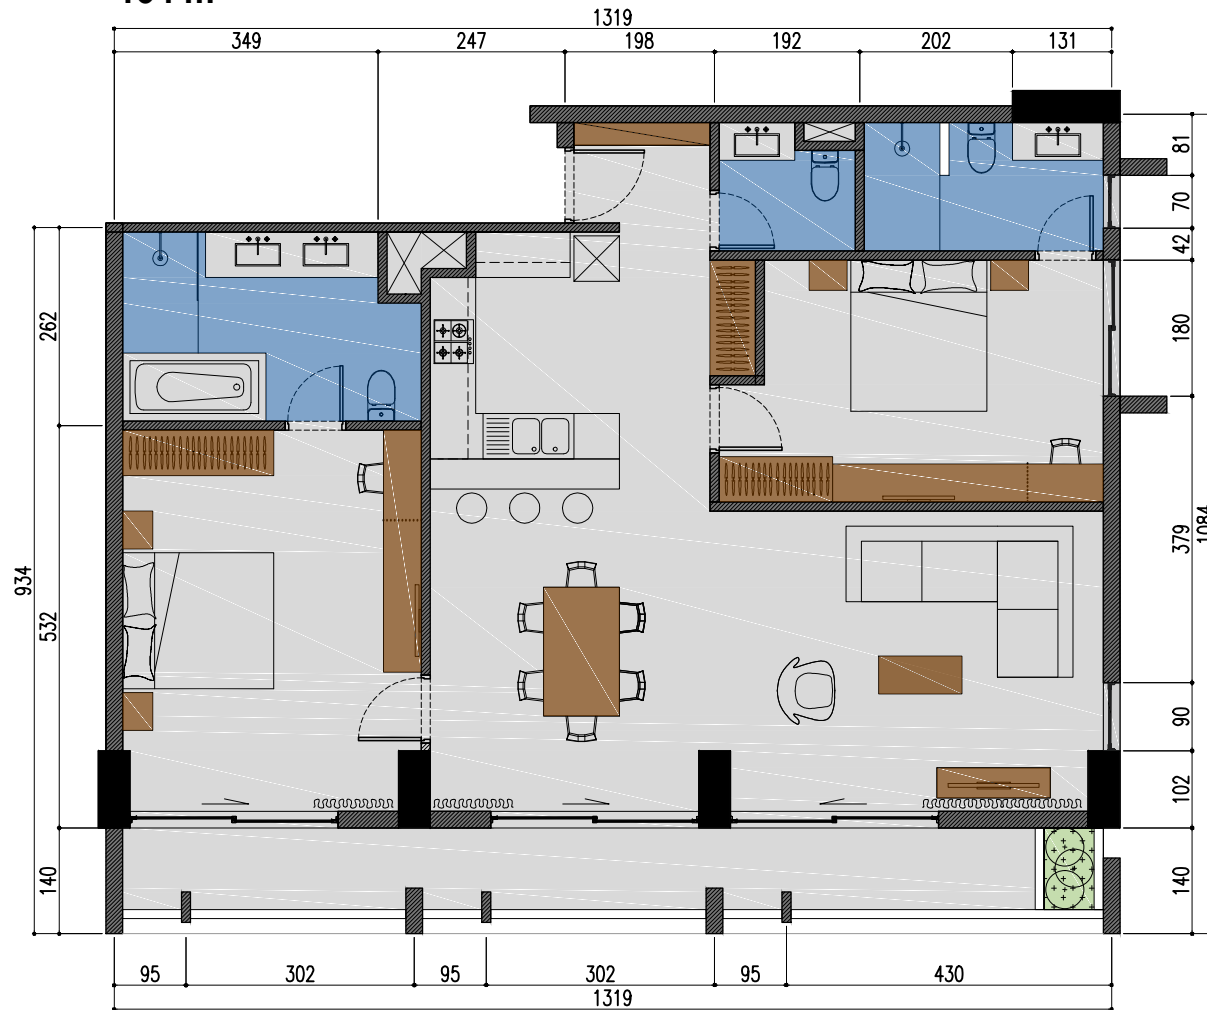

Date

Comments

Checked by

Drawing description :

Two Bedroom - Type 1

D 27/07/2017

Additional Window in Living Room

E 25/08/2017

General Update

F 14/09/2017

General Update

Status : Preliminary Design

Scale : 1/100

Date : 19/06/2017

G 18/09/2017

Removed Units Box info

TWO BEDROOMS TYPE 2 134 m²

asma architects
slom reop >>> paris

Client : New Nordic Group

Project : New Nordic Service Apartment

Drawing title :

Unit Plan

Dwg n°:

Drawing description :