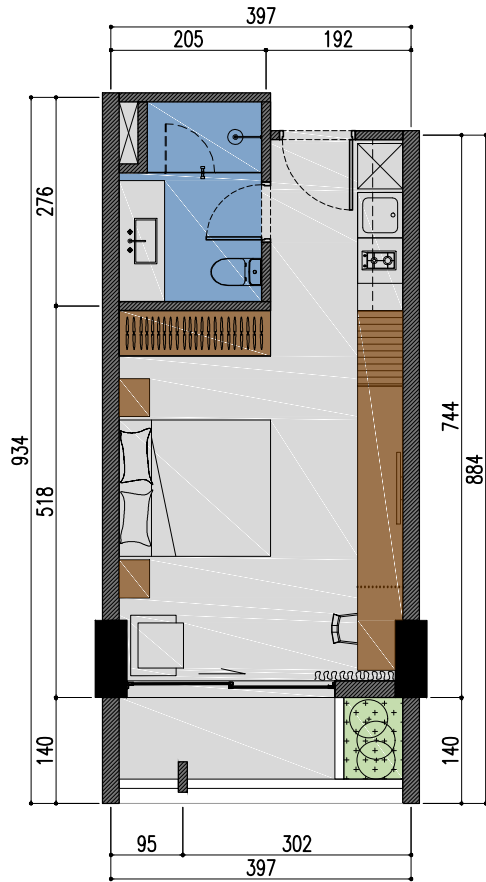

STUDIO

36 m²

ONE BEDROOM

58 m²

asma architects
slom reop >>> paris

Client : New Nordic Group

Project : New Nordic Service Apartment

Drawing title :

Unit Plan

Dwg n°:

Drawing description :

Studio & One Bedroom

Status : Preliminary Design

Scale : 1/100

Date : 19/06/2017

Revisions	Date	Comments	Checked by
D	27/07/2017	Additional Window in Living Room	
E	25/08/2017	General Update	
F	14/09/2017	General Update	
G	18/09/2017	Removed Units Box info	

TWO BEDROOMS TYPE 1 95 m²

asma architects
slom reop >>> paris

Client : New Nordic Group

Project : New Nordic Service Apartment

Drawing title :

Unit Plan

Dwg n°:

Revisions