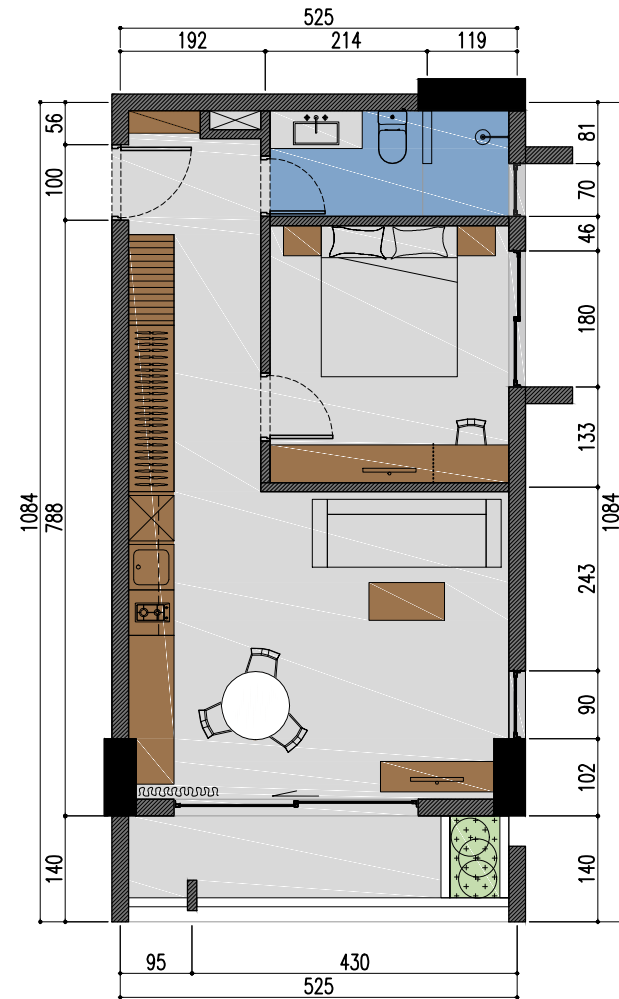

STUDIO

36 m²

ONE BEDROOM

58 m²

asma architects
slom reop >>> paris

Client : New Nordic Group

Project : New Nordic Service Apartment

Drawing title :

Unit Plan

Dwg n°:

Drawing description :

Studio & One Bedroom

Status : Preliminary Design

Scale : 1/100

Date : 19/06/2017

Revisions	Date	Comments	Checked by
D	27/07/2017	Additional Window in Living Room	
E	25/08/2017	General Update	
F	14/09/2017	General Update	
G	18/09/2017	Removed Units Box info	

TWO BEDROOMS TYPE 1 95 m²

asma architects
slom reop >>> paris

Client : New Nordic Group

Project : New Nordic Service Apartment

Drawing title :

Unit Plan

Dwg n°:

Revisions

Date

Comments

Checked by

Drawing description :

Two Bedroom - Type 1

D 27/07/2017

Additional Window in Living Room

E 25/08/2017